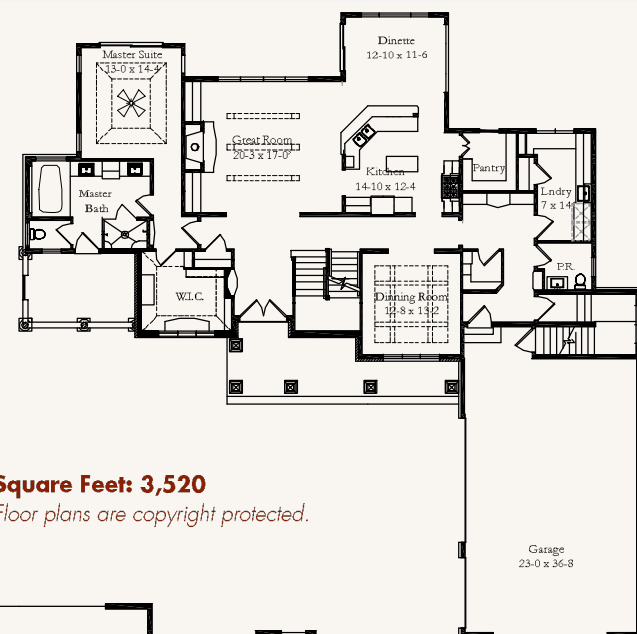

The master suite is located on the main floor for convenience and privacy. The suite includes an extravagant walk-in closet. The barrel vaulted master bath features a large tiled shower enclosure, luxurious soaking tub, dual basins and a very special private court yard.

A bonus room above the three car garage is accessed by its own stairway off the mudroom. It's great for a game room or home office.

The second floor has two generous bedrooms, both with walk-in closets and a shared bath. Also featured on the second floor is a guest suite with its own private bath for your overnight company's comfort.

Character prevails in this elegant home. The Hallmark II is an example of Meridian's commitment to design excellence.

Square Feet: 3,520
Floor plans are copyright protected.

The Best Room Contest: The Master Suite