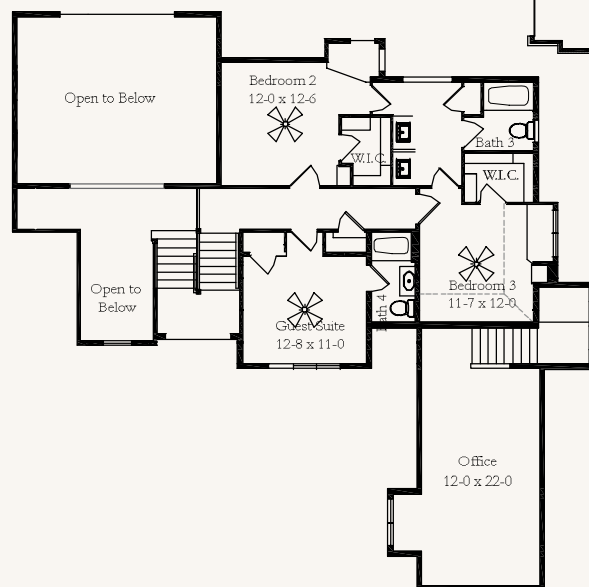

The master suite is located on the main floor for convenience and privacy. The suite includes an extravagant walk-in closet. The barrel vaulted master bath features a large tiled shower enclosure, luxurious soaking tub, dual basins and a very special private court yard.

A bonus room above the three car garage is accessed by its own stairway off the mudroom. It's great for a game room or home office.

The second floor has two generous bedrooms, both with walk-in closets and a shared bath. Also featured on the second floor is a guest suite with its own private bath for your overnight company's comfort.

Character prevails in this elegant home. The Hallmark II is an example of Meridian's commitment to design excellence.

Square Feet: 3,520
Floor plans are copyright protected.

The Best Room Contest: The Master Suite